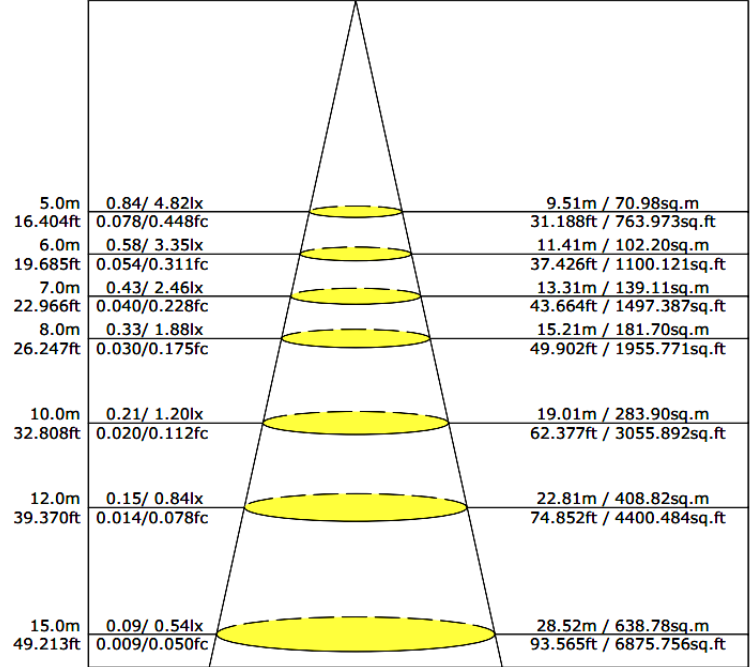

CERTIFICATIONS:

DIMENSIONS:

20"(L) x 5"(W) x 3.3"(D)

MODEL	WATTS	VOLTAGE	LUMENS	COLOR TEMP
CRE-06-30K-BR	10W(2.5W X 4)	100~277ACV	900LM	3000K
CRE-06-40K-BR	10W(2.5W X 4)	100~277ACV	900LM	4000K
CRE-06-50K-BR	10W(2.5W X 4)	100~277ACV	900LM	5000k
CRE-06-30K-SIL	10W(2.5W X 4)	100~277ACV	900LM	3000K
CRE-06-40K-SIL	10W(2.5W X 4)	100~277ACV	900LM	4000K
CRE-06-50K-SIL	10W(2.5W X 4)	100~277ACV	900LM	5000k

CREST BY WESTGATE LED WALL SCONCES

PHOTOMETRICS CHART :

Luminous Intensity Distribution Curve

— C0-C180 — C90-C270 — G175

MODEL	WATTS	VOLTAGE	LUMENS	COLOR TEMP
CRE-06-30K-BR	10W(2.5W X 4)	100~277ACV	900LM	3000K
CRE-06-40K-BR	10W(2.5W X 4)	100~277ACV	900LM	4000K
CRE-06-50K-BR	10W(2.5W X 4)	100~277ACV	900LM	5000k
CRE-06-30K-SIL	10W(2.5W X 4)	100~277ACV	900LM	3000K
CRE-06-40K-SIL	10W(2.5W X 4)	100~277ACV	900LM	4000K
CRE-06-50K-SIL	10W(2.5W X 4)	100~277ACV	900LM	5000k

The Average Illuminance Effective Figure

Flux Out: 59.61lm

CREST BY WESTGATE LED WALL SCONCES

OPTIONAL TRIMS:

02 APERTURE

BRONZE

SILVER

03 GRASP