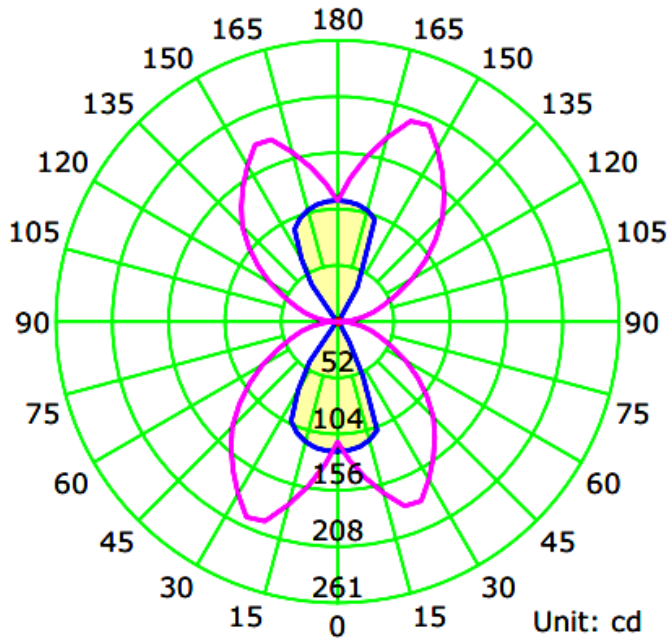

- Voltage: 100~277ACV
- Wattage: 10W(2.5W X 4)
- Power Factor: 0.95
- Efficacy: 90LM/W

HOUSING SPECIFICATIONS:

- Patent-Pending design with separate light engine (base) and interchangeable designer trims expand the series to multiple color temperatures and models.
- Series can be stocked as separate engines and trims to offer a versatile collection at the store level
- Die-cast Aluminum weatherproof housing, steel backplate, Aluminum Trim (Dark Bronze or Silver)
- Operating temperature: -40°F to 106°F
- Lifespan: 50,000 hr.
- IP Rating: IP65, Suitable for wet locations

CERTIFICATIONS:

DIMENSIONS:

20"(L) x 5"(W) x 3.3"(D)

MODEL	WATTS	VOLTAGE	LUMENS	COLOR TEMP
CRE-06-30K-BR	10W(2.5W X 4)	100~277ACV	900LM	3000K
CRE-06-40K-BR	10W(2.5W X 4)	100~277ACV	900LM	4000K
CRE-06-50K-BR	10W(2.5W X 4)	100~277ACV	900LM	5000k
CRE-06-30K-SIL	10W(2.5W X 4)	100~277ACV	900LM	3000K
CRE-06-40K-SIL	10W(2.5W X 4)	100~277ACV	900LM	4000K
CRE-06-50K-SIL	10W(2.5W X 4)	100~277ACV	900LM	5000k

LIGHTING SPECIFICATIONS:

- LED: Lumileds LEDs
- Total lumens: 900LM
- Color temperature: 3000K/4000k/5000k
- Color rendering index: >70

WARRANTY: 7 years

CRE-06-30K-BR **CRE-06-30K-SIL**
CRE-06-40K-BR **CRE-06-40K-SIL**
CRE-06-50K-BR **CRE-06-50K-SIL**

CREST BY WESTGATE LED WALL SCONCES

PHOTOMETRICS CHART :

Luminous Intensity Distribution Curve

— C0-C180 — C90-C270 — G175

MODEL	WATTS	VOLTAGE	LUMENS	COLOR TEMP
CRE-06-30K-BR	10W(2.5W X 4)	100~277ACV	900LM	3000K
CRE-06-40K-BR	10W(2.5W X 4)	100~277ACV	900LM	4000K
CRE-06-50K-BR	10W(2.5W X 4)	100~277ACV	900LM	5000k
CRE-06-30K-SIL	10W(2.5W X 4)	100~277ACV	900LM	3000K
CRE-06-40K-SIL	10W(2.5W X 4)	100~277ACV	900LM	4000K
CRE-06-50K-SIL	10W(2.5W X 4)	100~277ACV	900LM	5000k